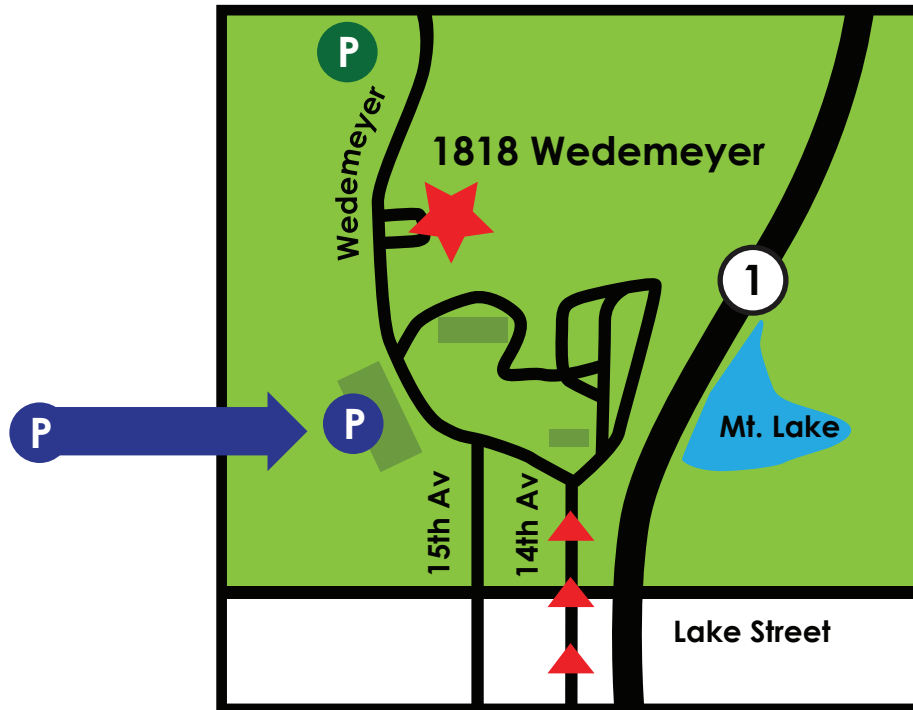

PARKING AND DRIVING DIRECTIONS

Driving from the south, enter the Presidio through the 14th Avenue gate. At the stop sign, turn left onto Wedemeyer. You will pass one more stop sign, and continue up the hill, bending to the right.

P You will see a parking lot to your left, where you can pay for official parking. To the right is a horseshoe entrance to 1818 Wedemeyer. There are a few, limited parking spots in the loop around the school.

On GPS, Wedemeyer is also known as Battery Caufield Rd.
This part of the Presidio is called the Health Services District.

P If you enter the Presidio from the North or East, you may also find parking on your right before you arrive at 1818 Wedemeyer, outside the apartment building on the street, a block away on your right, as you walk downhill to the school.